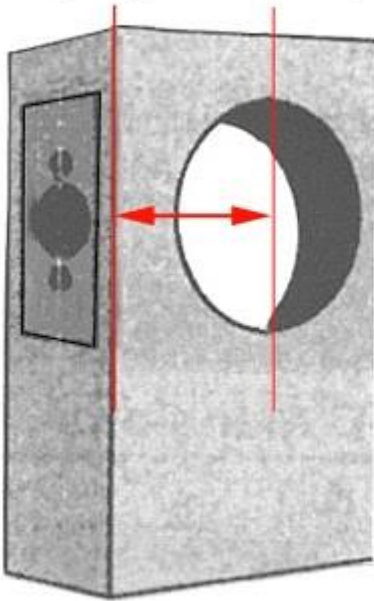

The BACKSET is the distance from the DOOR EDGE to the center of the LARGE HOLE.

Backset
(usually 2-3/8" or 2-3/4")

Shown above on deadbolts, but also applies to latchbolts.