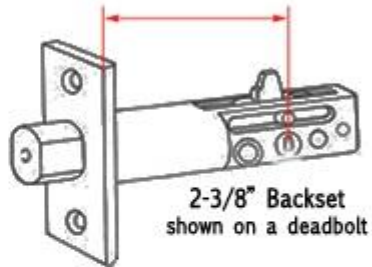

The BACKSET is the distance from the DOOR EDGE to the center of the LARGE HOLE.

Backset
(usually 2-3/8" or 2-3/4")

Shown above on deadbolts, but also applies to latchbolts.