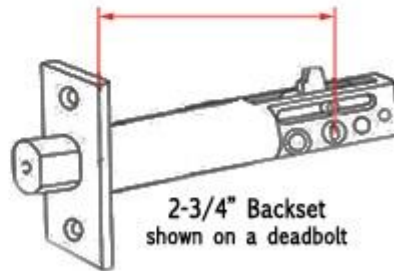

The BACKSET is the distance from the DOOR EDGE to the center of the LARGE HOLE.

Backset
(usually 2-3/8" or 2-3/4")

Shown above on deadbolts, but also applies to latchbolts.